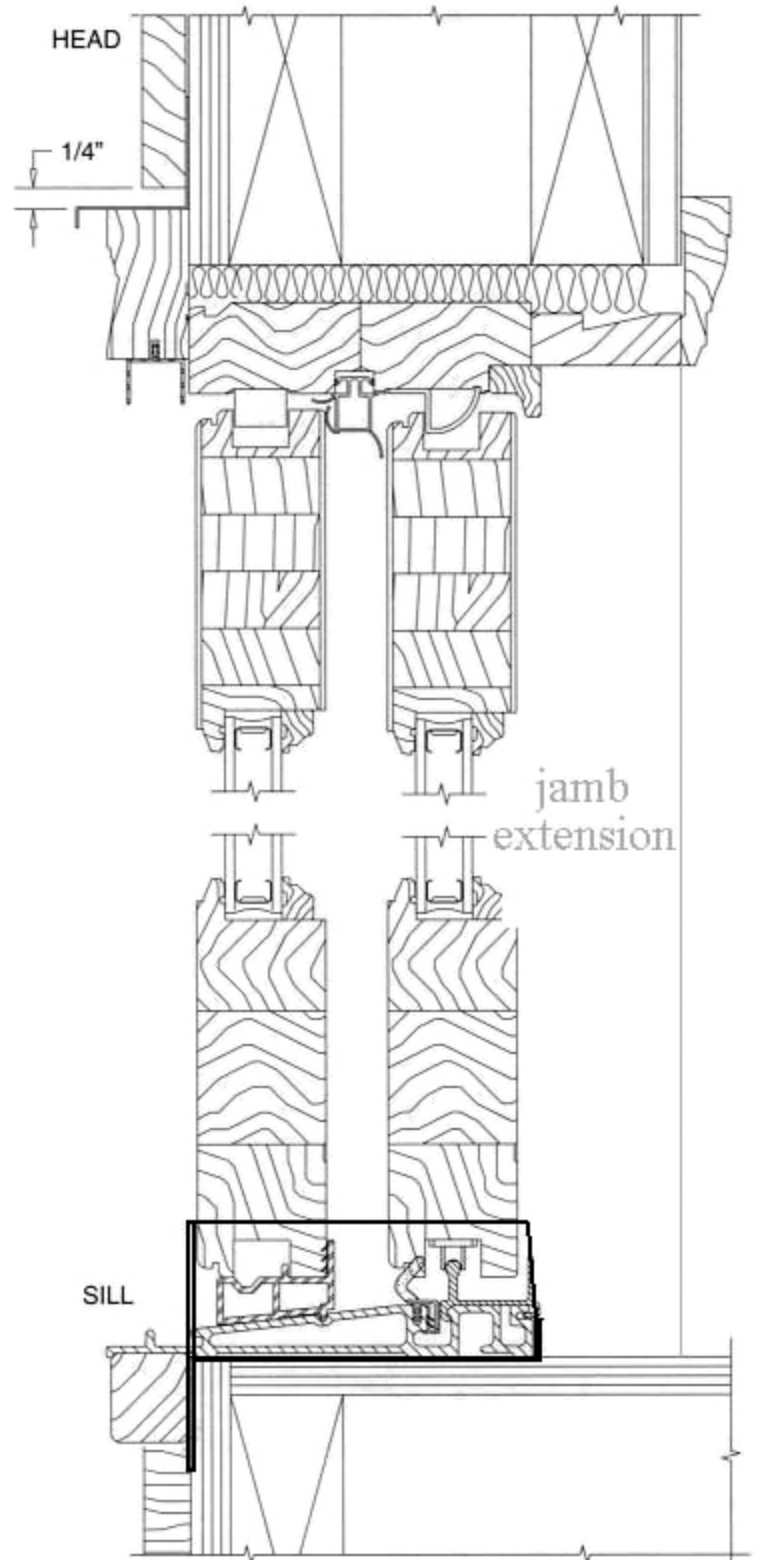

Wood Sliding Patio Doors

4 9/16" FRAME WALL

#500 series 4 9/16" for 2x4 wall (wood slider)

6 9/16" FRAME WALL

#500 series 4 9/16" for 2x6 wall (wood slider w/extension jambs)