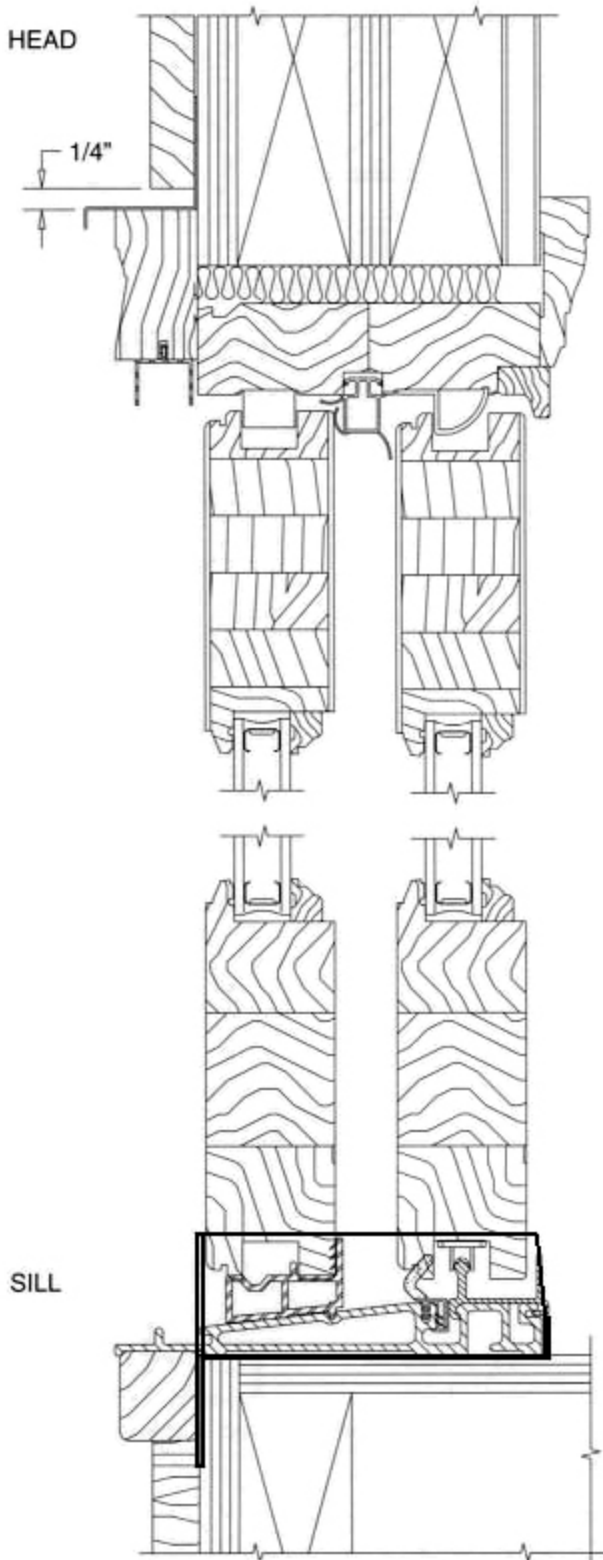

Wood Sliding Patio Doors

4 9/16" FRAME WALL

#500 series 4 9/16" for 2x4 wall (wood slider)

6 9/16" FRAME WALL

#500 series 4 9/16" for 2x6 wall (wood slider w/extension jambs)